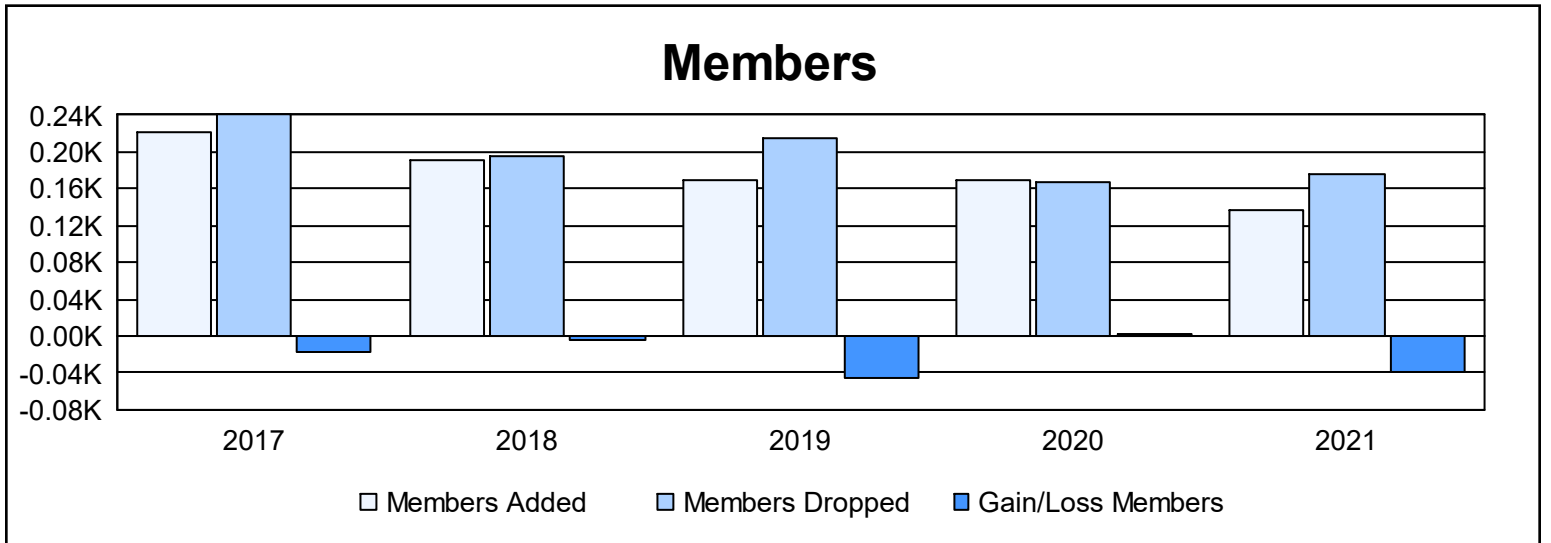

Year	New Clubs	Dropped Clubs	Gain/ Loss Clubs	New Members	Charter Members	Reinstate Members	Transfer Members	Total Member Added	Total Members Dropped	Gain/ Loss Members
2016-2017	2	4	-2	146	58	7	11	222	240	-18
2017-2018	1	0	1	144	32	8	7	191	196	-5
2018-2019	1	0	1	106	46	8	10	170	216	-46
2019-2020	1	0	1	118	31	5	16	170	168	2
2020-2021	1	2	-1	95	23	3	15	136	175	-39
<b>Average</b>	<b>1</b>	<b>1</b>	<b>0</b>	<b>122</b>	<b>38</b>	<b>6</b>	<b>12</b>	<b>178</b>	<b>199</b>	<b>-21</b>

### Membership Composition June 2021 Cumulative