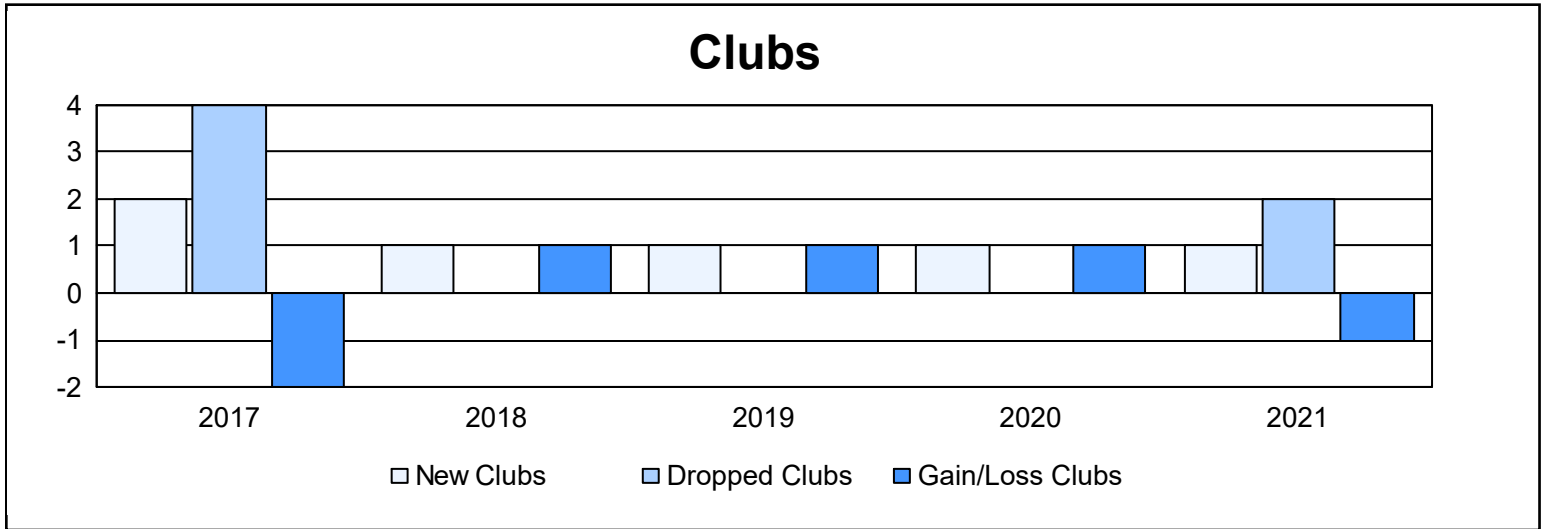

Year	New Clubs	Dropped Clubs	Gain/ Loss Clubs	New Members	Charter Members	Reinstate Members	Transfer Members	Total Member Added	Total Members Dropped	Gain/ Loss Members
2016-2017	2	4	-2	146	58	7	11	222	240	-18
2017-2018	1	0	1	144	32	8	7	191	196	-5
2018-2019	1	0	1	106	46	8	10	170	216	-46
2019-2020	1	0	1	118	31	5	16	170	168	2
2020-2021	1	2	-1	95	23	3	15	136	175	-39
<b>Average</b>	<b>1</b>	<b>1</b>	<b>0</b>	<b>122</b>	<b>38</b>	<b>6</b>	<b>12</b>	<b>178</b>	<b>199</b>	<b>-21</b>

### Membership Composition June 2021 Cumulative