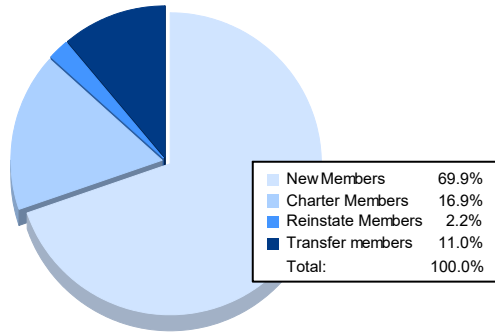

Year	New Clubs	Dropped Clubs	Gain/ Loss Clubs	New Members	Charter Members	Reinstate Members	Transfer Members	Total Member Added	Total Members Dropped	Gain/ Loss Members
2016-2017	2	4	-2	146	58	7	11	222	240	-18
2017-2018	1	0	1	144	32	8	7	191	196	-5
2018-2019	1	0	1	106	46	8	10	170	216	-46
2019-2020	1	0	1	118	31	5	16	170	168	2
2020-2021	1	2	-1	95	23	3	15	136	175	-39
<b>Average</b>	<b>1</b>	<b>1</b>	<b>0</b>	<b>122</b>	<b>38</b>	<b>6</b>	<b>12</b>	<b>178</b>	<b>199</b>	<b>-21</b>

### Membership Composition June 2021 Cumulative